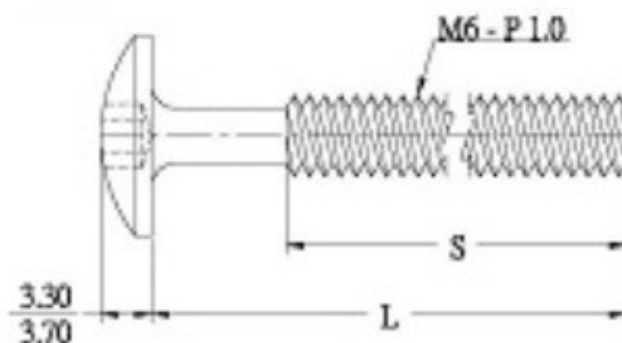

PRODUCT SHEET

Description:

Mushroom Screw, M6x20mm, Black Oxydized, Hex 4mm, Blunt

Item number:

12.03.115-1

Units	Box	Carton	HS Code	Barcode
Pcs.	1	3000	7318155898	
				5704866020978

L	M6x10mm
L	M6x16mm
L	M6x20mm
L	M6x38mm
L	M6x45mm
L	M6x50mm
L	M6x55mm
L	M6x60mm
L	M6x63mm